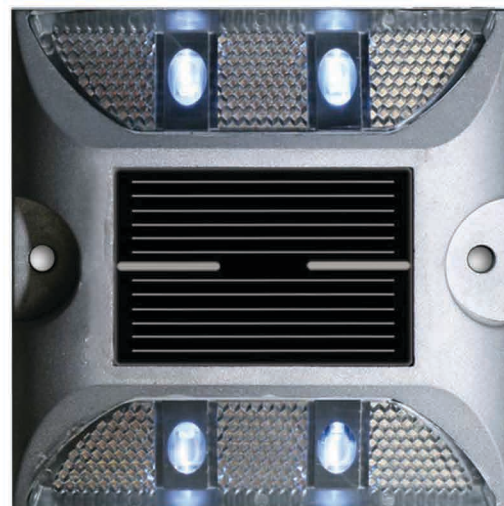

### PRODUCT DESCRIPTION

IP68 certified marine grade dock lights that can be used for jetties, beach front, road or garden.

### SPECIAL FEATURES

Powered by Solar Energy

300-1000m Depending on Viewing Angle

Corrosion Resistant Aluminum Body

Low Maintenance

### CHARACTERISTICS

Light Source	4x Ultra-High Intensity LEDs
Available LED Colors	White/Blue or Combination of both in one unit
Light Mode Options	Constant
Visible Range	300-1000m Depending on Viewing Angles
Body	Marine Grade Anodized Aluminum
Circuit Protection	Integrated
Nominal Voltage	2.4v
Autonomy(Hours)	16-22 Hours on Full charge
Solar Module Efficiency	16-20%
Battery Size	2x AAA
Battery life	1-3 years (Varies with Local Environment)
Height	22mm
Width/Diameter	104x106mm