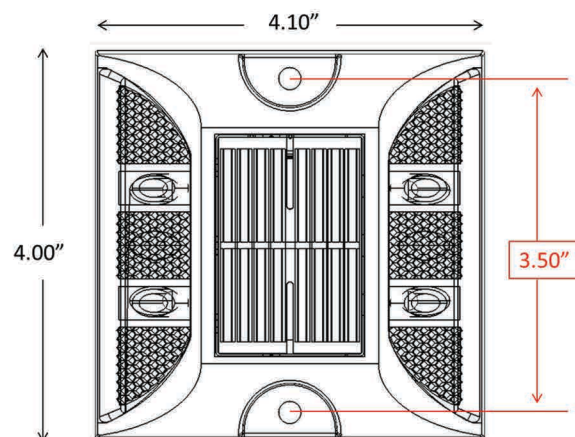

### CHARACTERISTICS

Light Source	4x Ultra-High Intensity LEDs
Available LED Colors	White/Blue or Combination of both in one unit
Light Mode Options	Constant
Visible Range	300-1000m Depending on Viewing Angles
Body	Marine Grade Anodized Aluminum
Circuit Protection	Integrated
Nominal Voltage	2.4v
Autonomy(Hours)	16-22 Hours on Full charge
Solar Module Efficiency	16-20%
Battery Size	2x AAA
Battery life	1-3 years (Varies with Local Environment)
Height	22mm
Width/Diameter	104x106mm